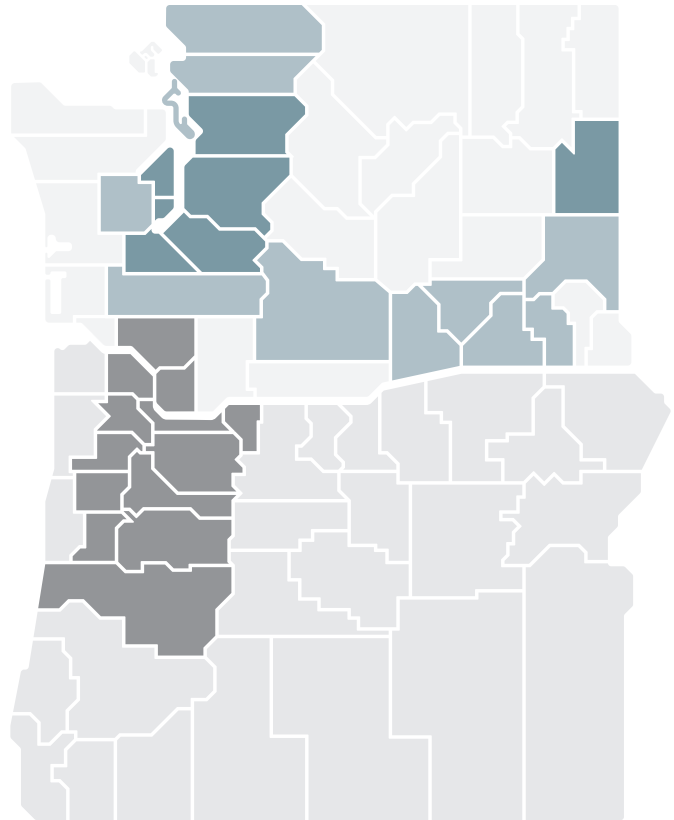

KPWA Core 1, Core 2, and Core 3

- Benton
- Columbia
- Franklin
- Island
- Lewis
- Mason
- Skagit
- Walla Walla
- Whatcom
- Whitman
- Yakima

KPWA Core 1, Core 2, SoundChoice, and Options Summit PPO 1, 2, & 3

- King
- Kitsap
- Pierce
- Snohomish
- Spokane
- Thurston

KPNW NW1, NW2, and NW3

–Washington

- Clark
- Cowlitz

–Oregon

- Clackamas
- Columbia
- Lane
- Marion
- Benton County ZIP codes: 97330, 97331, 97333, 97339, 97370
- Hood River County ZIP code: 97014
- Linn County ZIP codes: 97321, 97322, 97335, 97348, 97355, 97358, 97360, 97374, 97377, 97389
- Multnomah
- Polk
- Washington
- Yamhill

Columbia

Dayton
Pomeroy*

Prescott*
Starbuck

Waitsburg*

Cowlitz

Castle Rock*
Kalama

Kelso
Longview

Toutle Lake
Woodland*

Tacoma
University Place
White River
Yelm*

San Juan

Lopez Island

Orcas Island

San Juan Island

Shaw Island

Skagit

Anacortes
Burlington-Edison
Concrete*